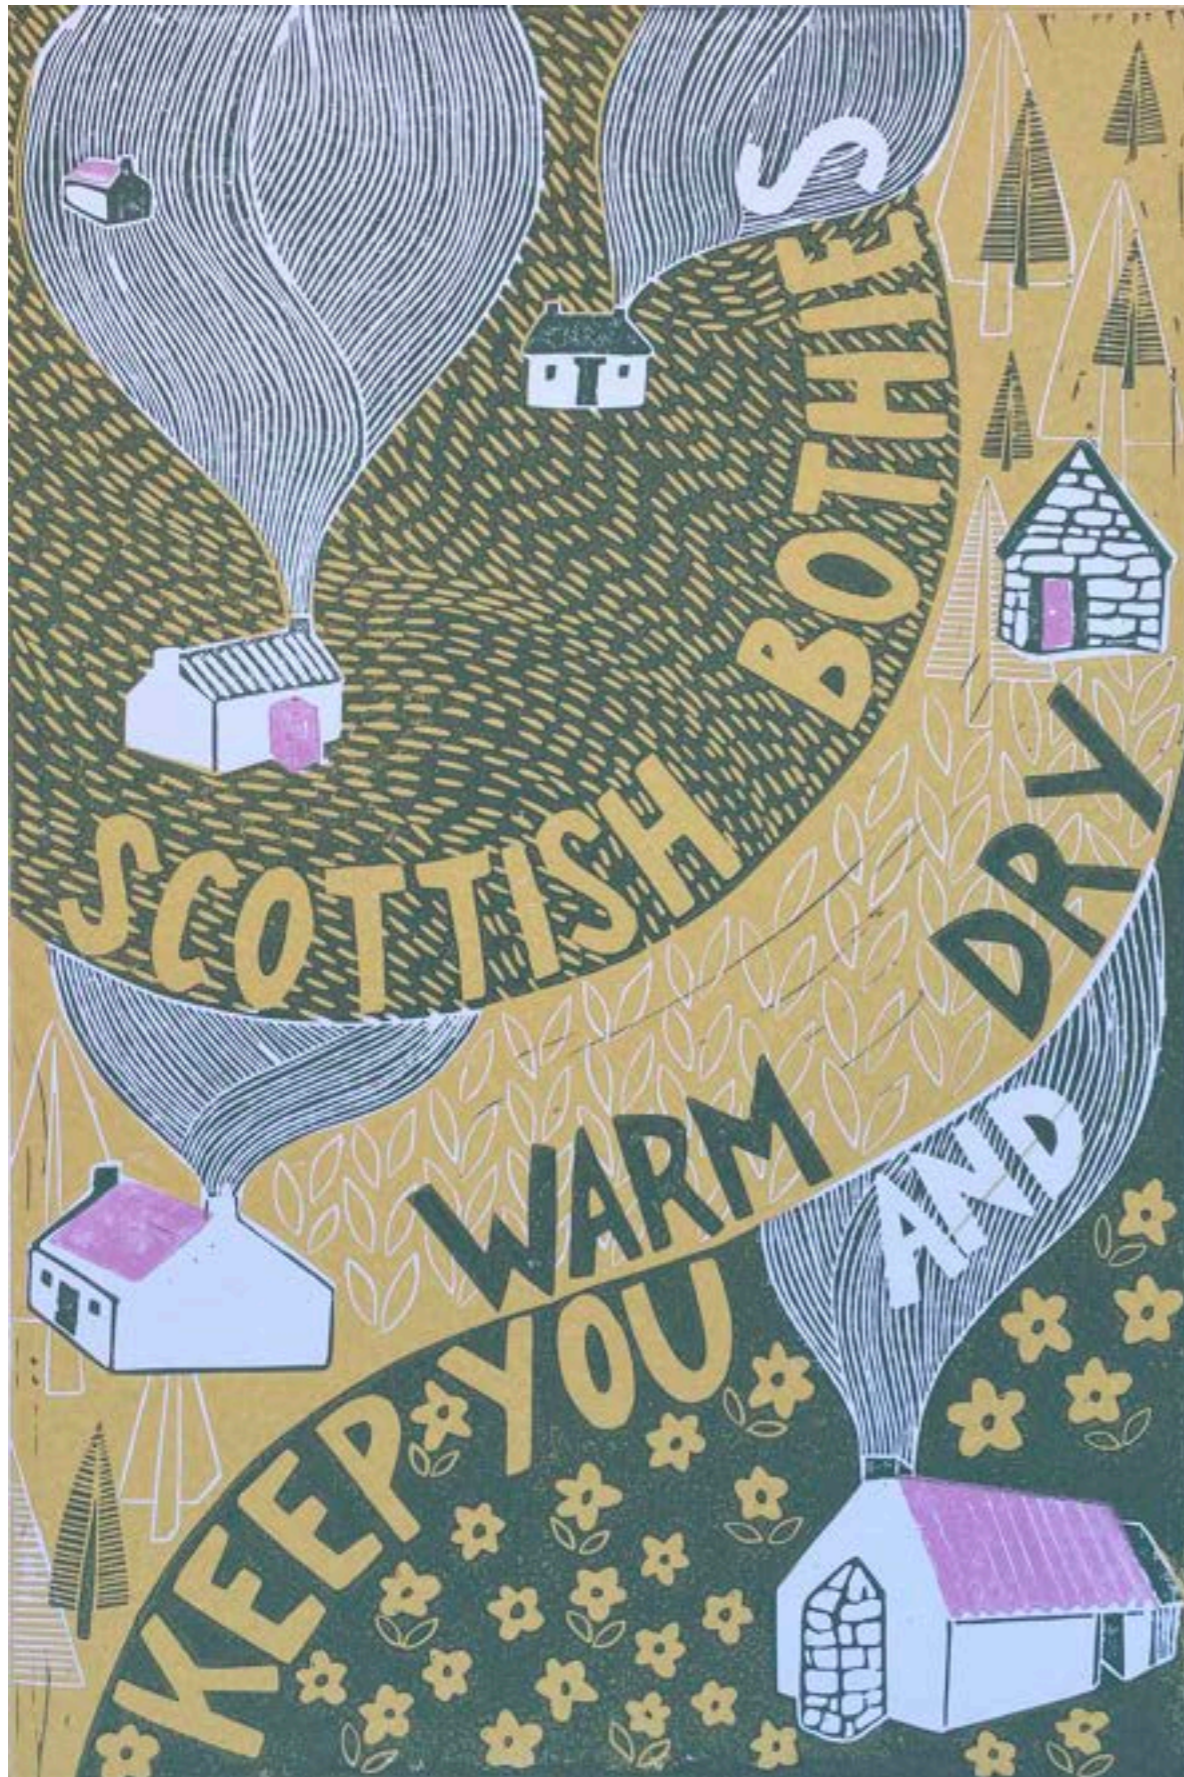

## Cosy Croft

Mounted, fits A4

Lino Block Print

A classic bothy print in my collection, the most popular print for gift giving.

RRP £34, Wholesale £18 Minimum Order; 5