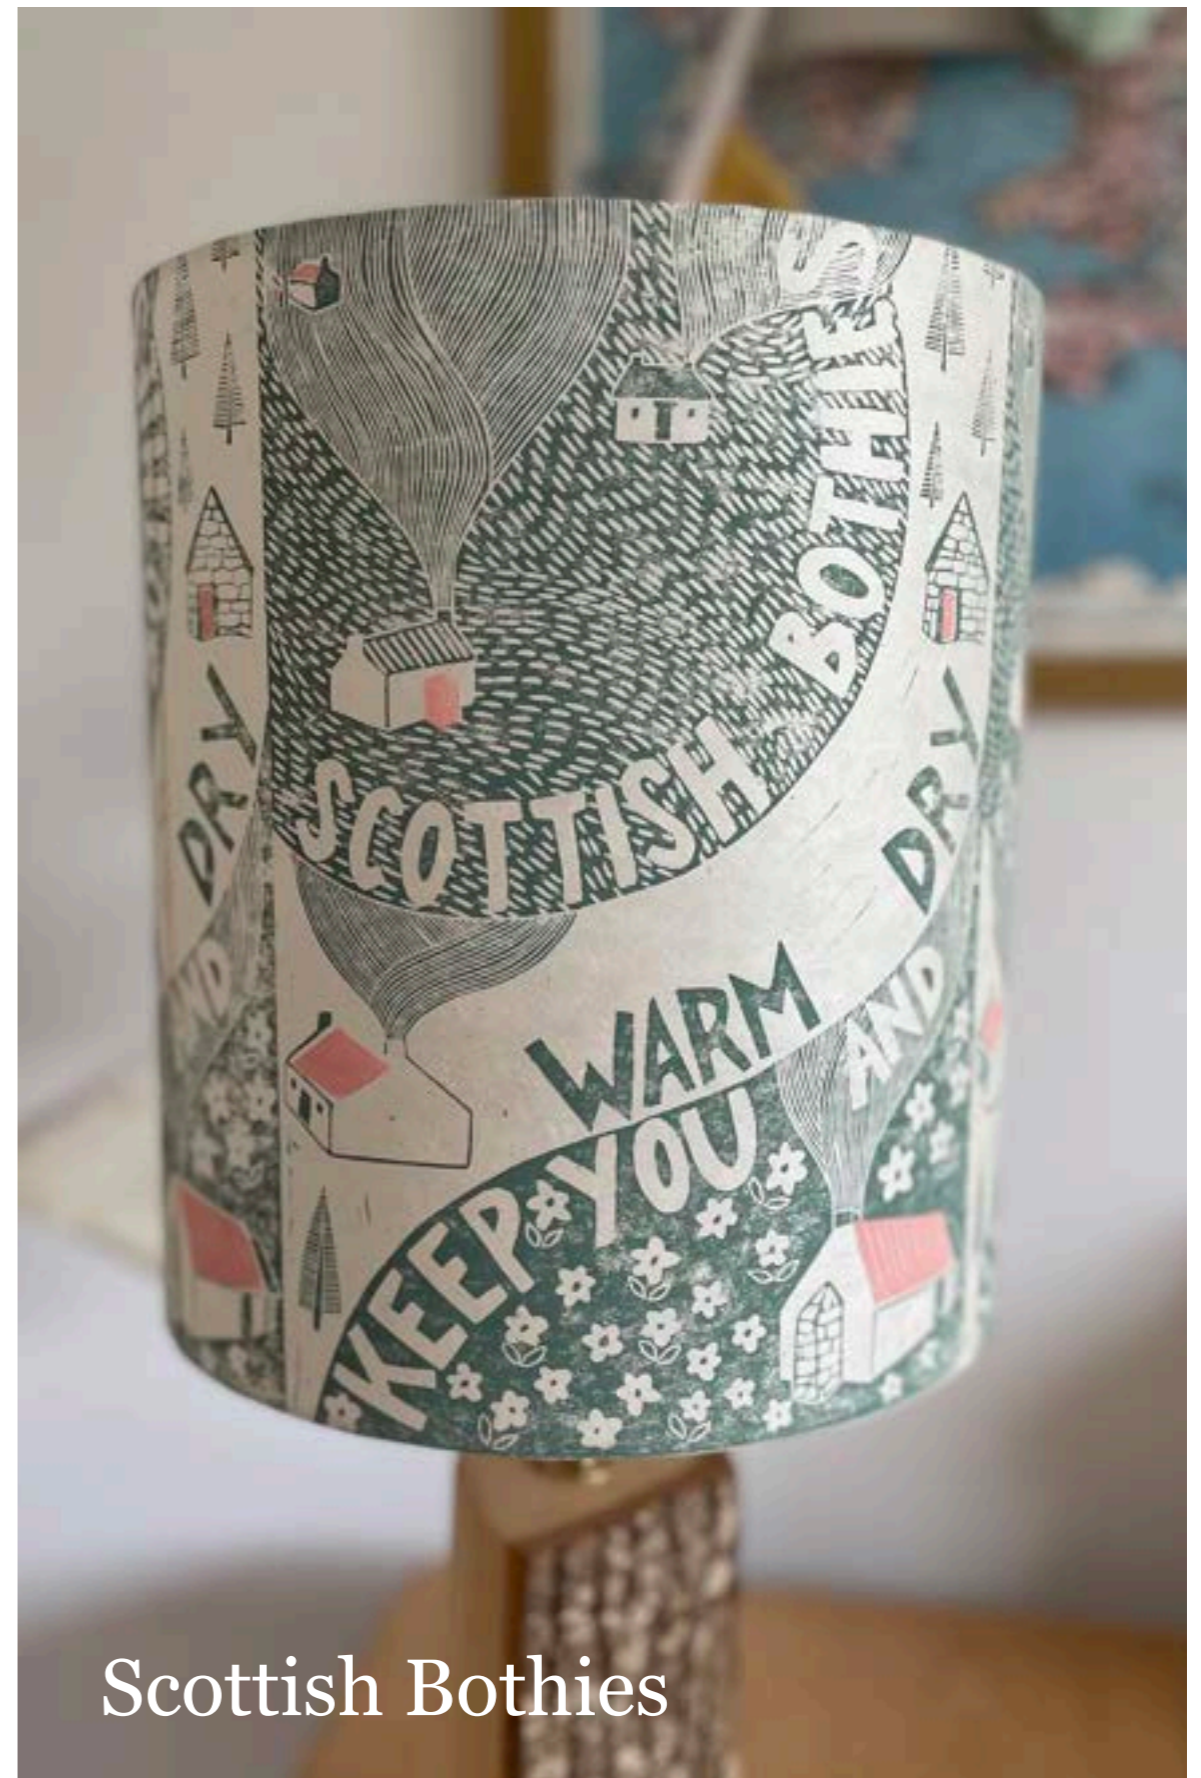

Scottish Bothies