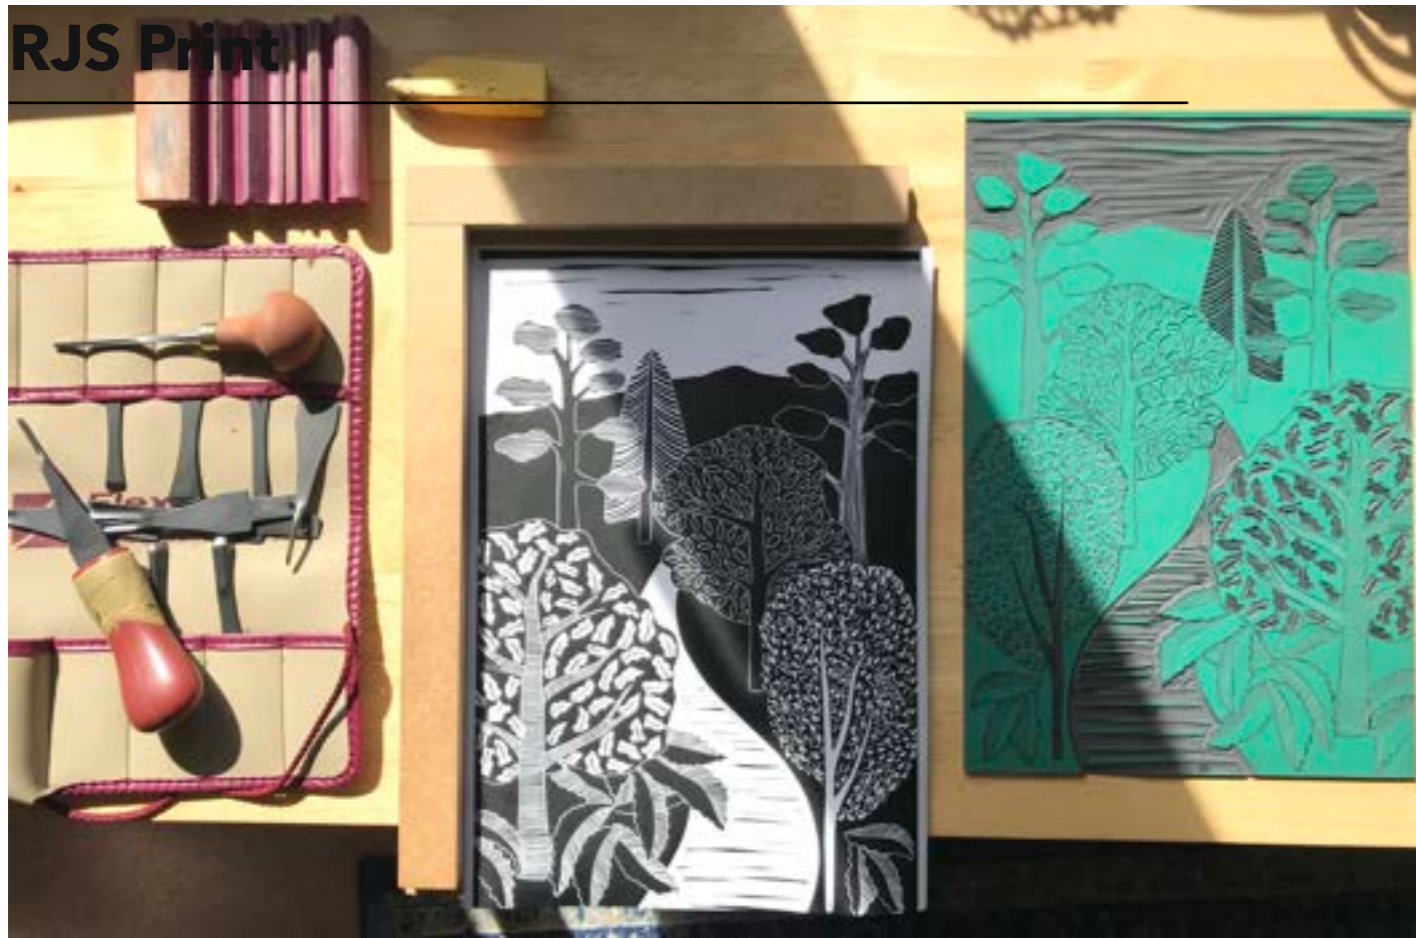

RJS Print

The Road to Logie

H: 35cm x W: 25cm
Lino Block Print
Japanese Zerkall Paper

Inspired by the Road to Logie Steading over the Dava Way, near the Cairngorm National Park. I have used a more traditional carving method to complete this piece, using a Japanese vinyl to carve into. I came up with the composition by using collage with the tree shapes.

RRP £50, Wholesale £27

Minimum Order; 5

Cosy Croft

Mounted, fits A4

Lino Block Print

A classic bothy print in my collection, the most popular print for gift giving.

RRP £34, Wholesale £18 Minimum Order; 5